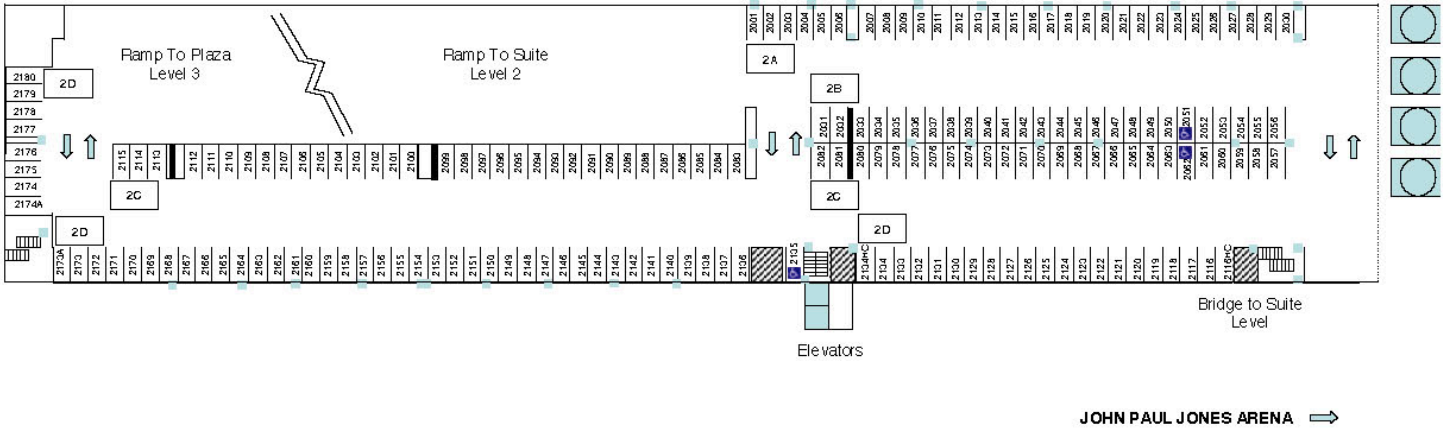

John Paul Jones Arena

Garage Level 1 #1001-1056

Garage Level 2, Suite Level #2001-2180

Garage Level 2, Plaza Level #2181-2252