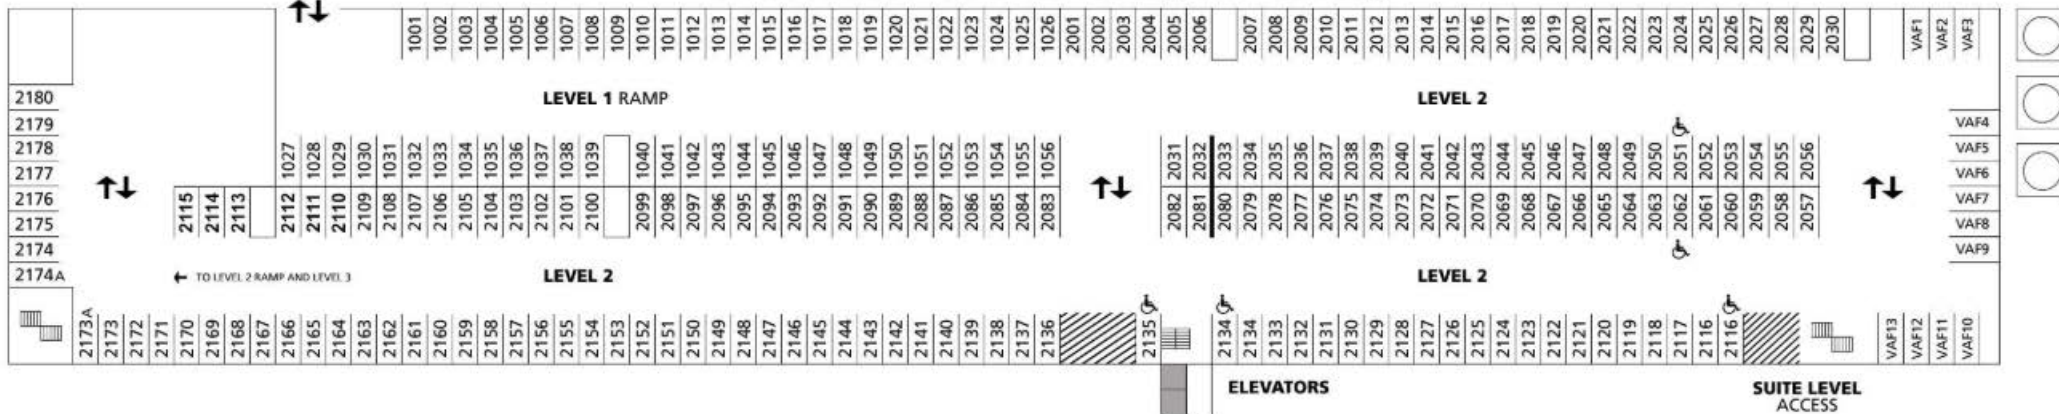

COPELEY ROAD
ENTRANCE

LEVEL 1 RAMP AND LEVEL 2 (SUITE LEVEL)

LEVEL 2 RAMP AND LEVEL 3 (PLAZA LEVEL)